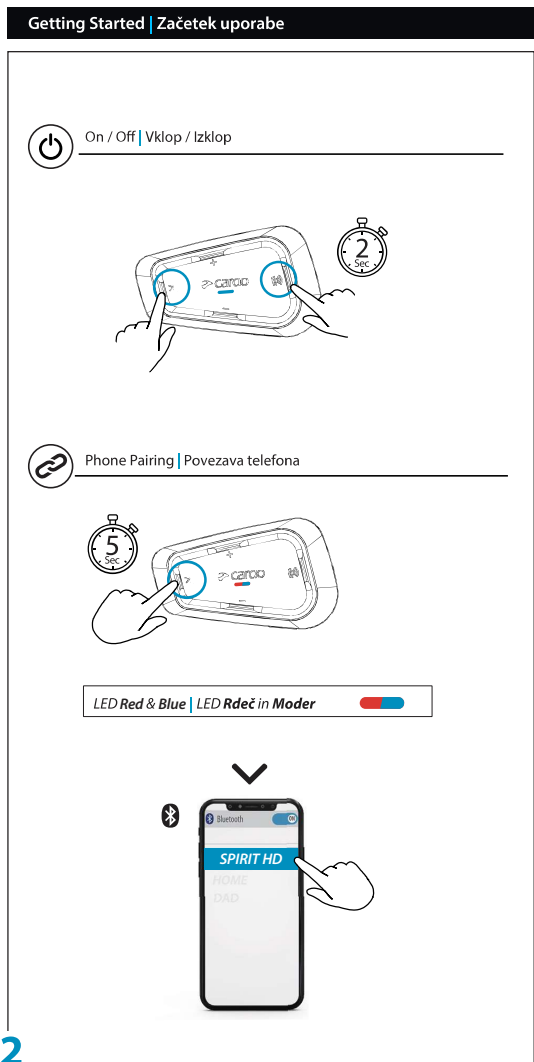

cardosystems.com

cardosystems.com/update
cardosystems.com/support

SPIRIT HD

HITRA
NAVODILA
EN/SLO

MAN00574 - MAN POCKET GUIDE SPIRIT HD EN/DE/FR/IT_A03

DOWNLOAD

cardo
CONNECT
APP

-  Over-The-Air Update
-  Control Your Unit
-  Setup & Setting

Rider A |
Voznik A

8

Share | Delitev

Share Music | Delitev Glasbe

Share Phone Call | Deli telefonski klic

9

1 Step 1 | Korak 1

LED Red & Blue | LED Rdeč in Moder