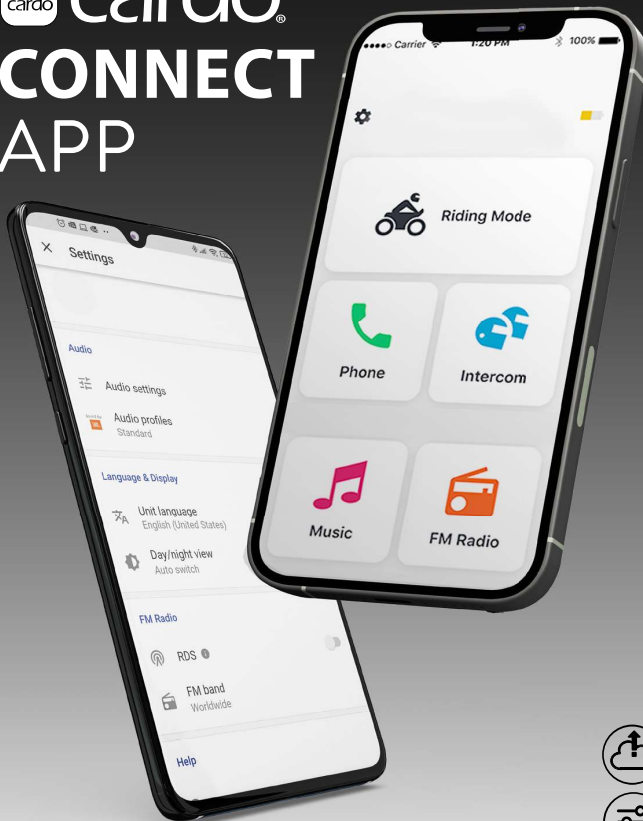

DOWNLOAD

cardo
CONNECT
APP

- Over-The-Air Update
- Control Your Unit
- Setup & Setting