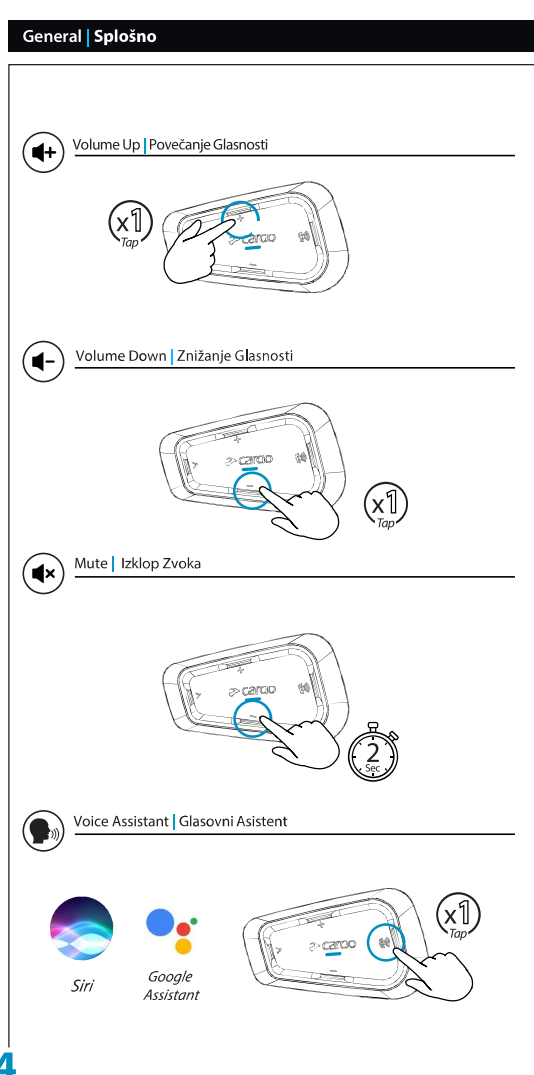

cardosystems.com

cardosystems.com/update
cardosystems.com/support

SPIRIT HD

HITRA
NAVODILA
EN/SLO

MAN00574 - MAN POCKET GUIDE SPIRIT HD EN/DE/FR/IT_A03

DOWNLOAD

cardo
CONNECT
APP

-  Over-The-Air Update
-  Control Your Unit
-  Setup & Setting

2 Step 2 | Korak 2

LED Red & Green | LED Rdeč in Zelen

3 Step 3 | Korak 3

9