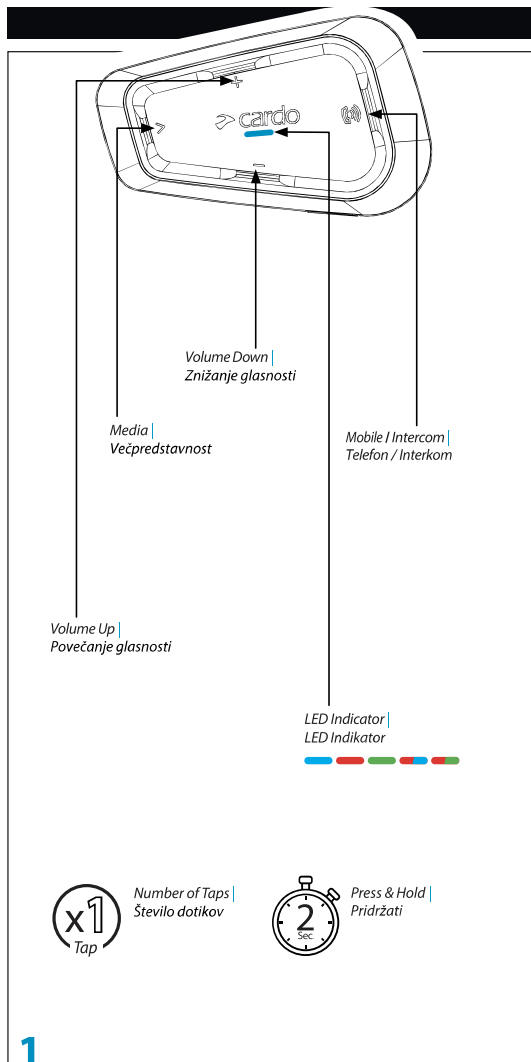

cardosystems.com

cardosystems.com/update
cardosystems.com/support

SPIRIT HD

HITRA
NAVODILA
EN/SLO

MAN00574 - MAN POCKET GUIDE SPIRIT HD EN/DE/FR/IT_A03

DOWNLOAD

cardo
CONNECT
APP

-  Over-The-Air Update
-  Control Your Unit
-  Setup & Setting

2 Step 2 | Korak 2

LED Red & Green | LED Rdeč in Zelen

3 Step 3 | Korak 3

9